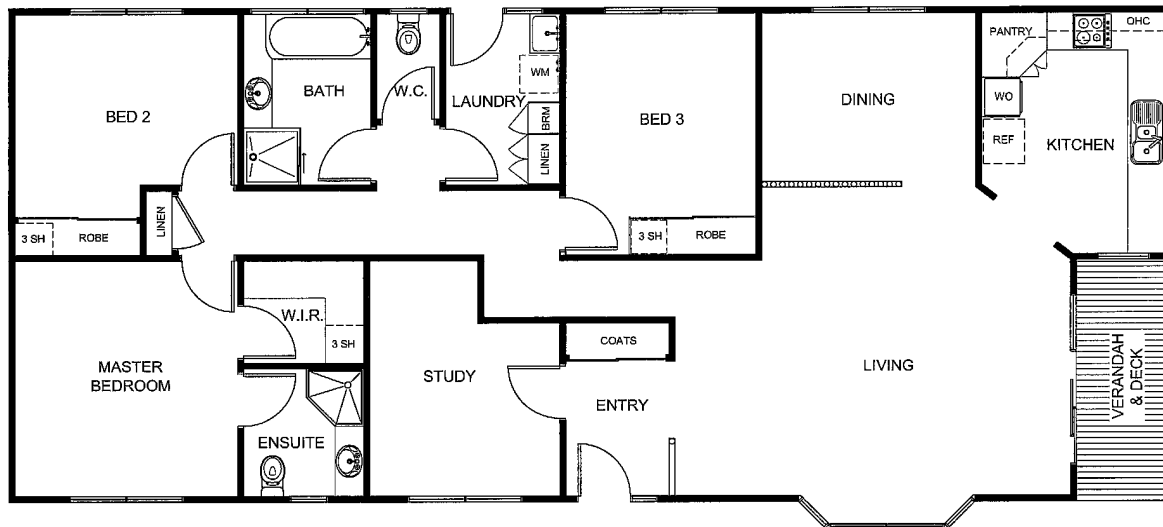

Website: www.premierhomesvic.com.au

Monday - Saturday 9.00am - 5.00pm Sunday 11.00am - 5.00pm

The Woodbridge

15.87 squares

House Area
Area 136.89 sqm
14.73sq
Deck 5.71sqm
Porch 3.79sqm
Bay Window 1.08sqm
Total 147.47
15.87sq

House Length
18.30m

House Width
7.80m

Standard Inclusions

Built-in Verandah	Under Roofline
External Cladding	Hardiplank Woodgrain Weatherboards
Roof & Gutters	Colorbond
Flooring	19mm. Sheet Flooring
Windows	Awning - Powder Coated
Flyscreens	To all opening windows
Insulation	5 Star Rating
Hot Water Service	270 ltr Solar gas or 310 ltr Electric air pump
Steps	2 Steps per entry
Cabinetry	Quality Cabinetry Throughout
Wall Tiling	Kitchen, Bathroom, En-suite & Laundry
Stove	S/S Hot Plate and Underbench Oven
Rangehood	S/S Pull Out Recirculating
Sink	Stainless Steel 1 1/2 Bowl & Drainer
Cupboards	Walk in Pantry, Coat, Linen & Broom
Kitchen Tap	Flickmixer
Other Taps	Easy-Grip
En-Suite	Corner shower, vanity & toilet
Bathroom	Bath, shower and vanity unit
Vanity Basin	Acrylic Bowl x 2
Toilet	Dual Flush x 2
Exhaust Fan	Fan / Light / Heater - En-suite & Bathroom
Internal Doors	Redicote—Stanford or Smooth
Robes	Walk-in Robe to Master Bedroom Built-in Robe to Bedroom 2 & 3
Lights	Inside & Outside
Power Points	Power Points to all rooms
Miscellaneous	Safety Switches & Smoke Detectors